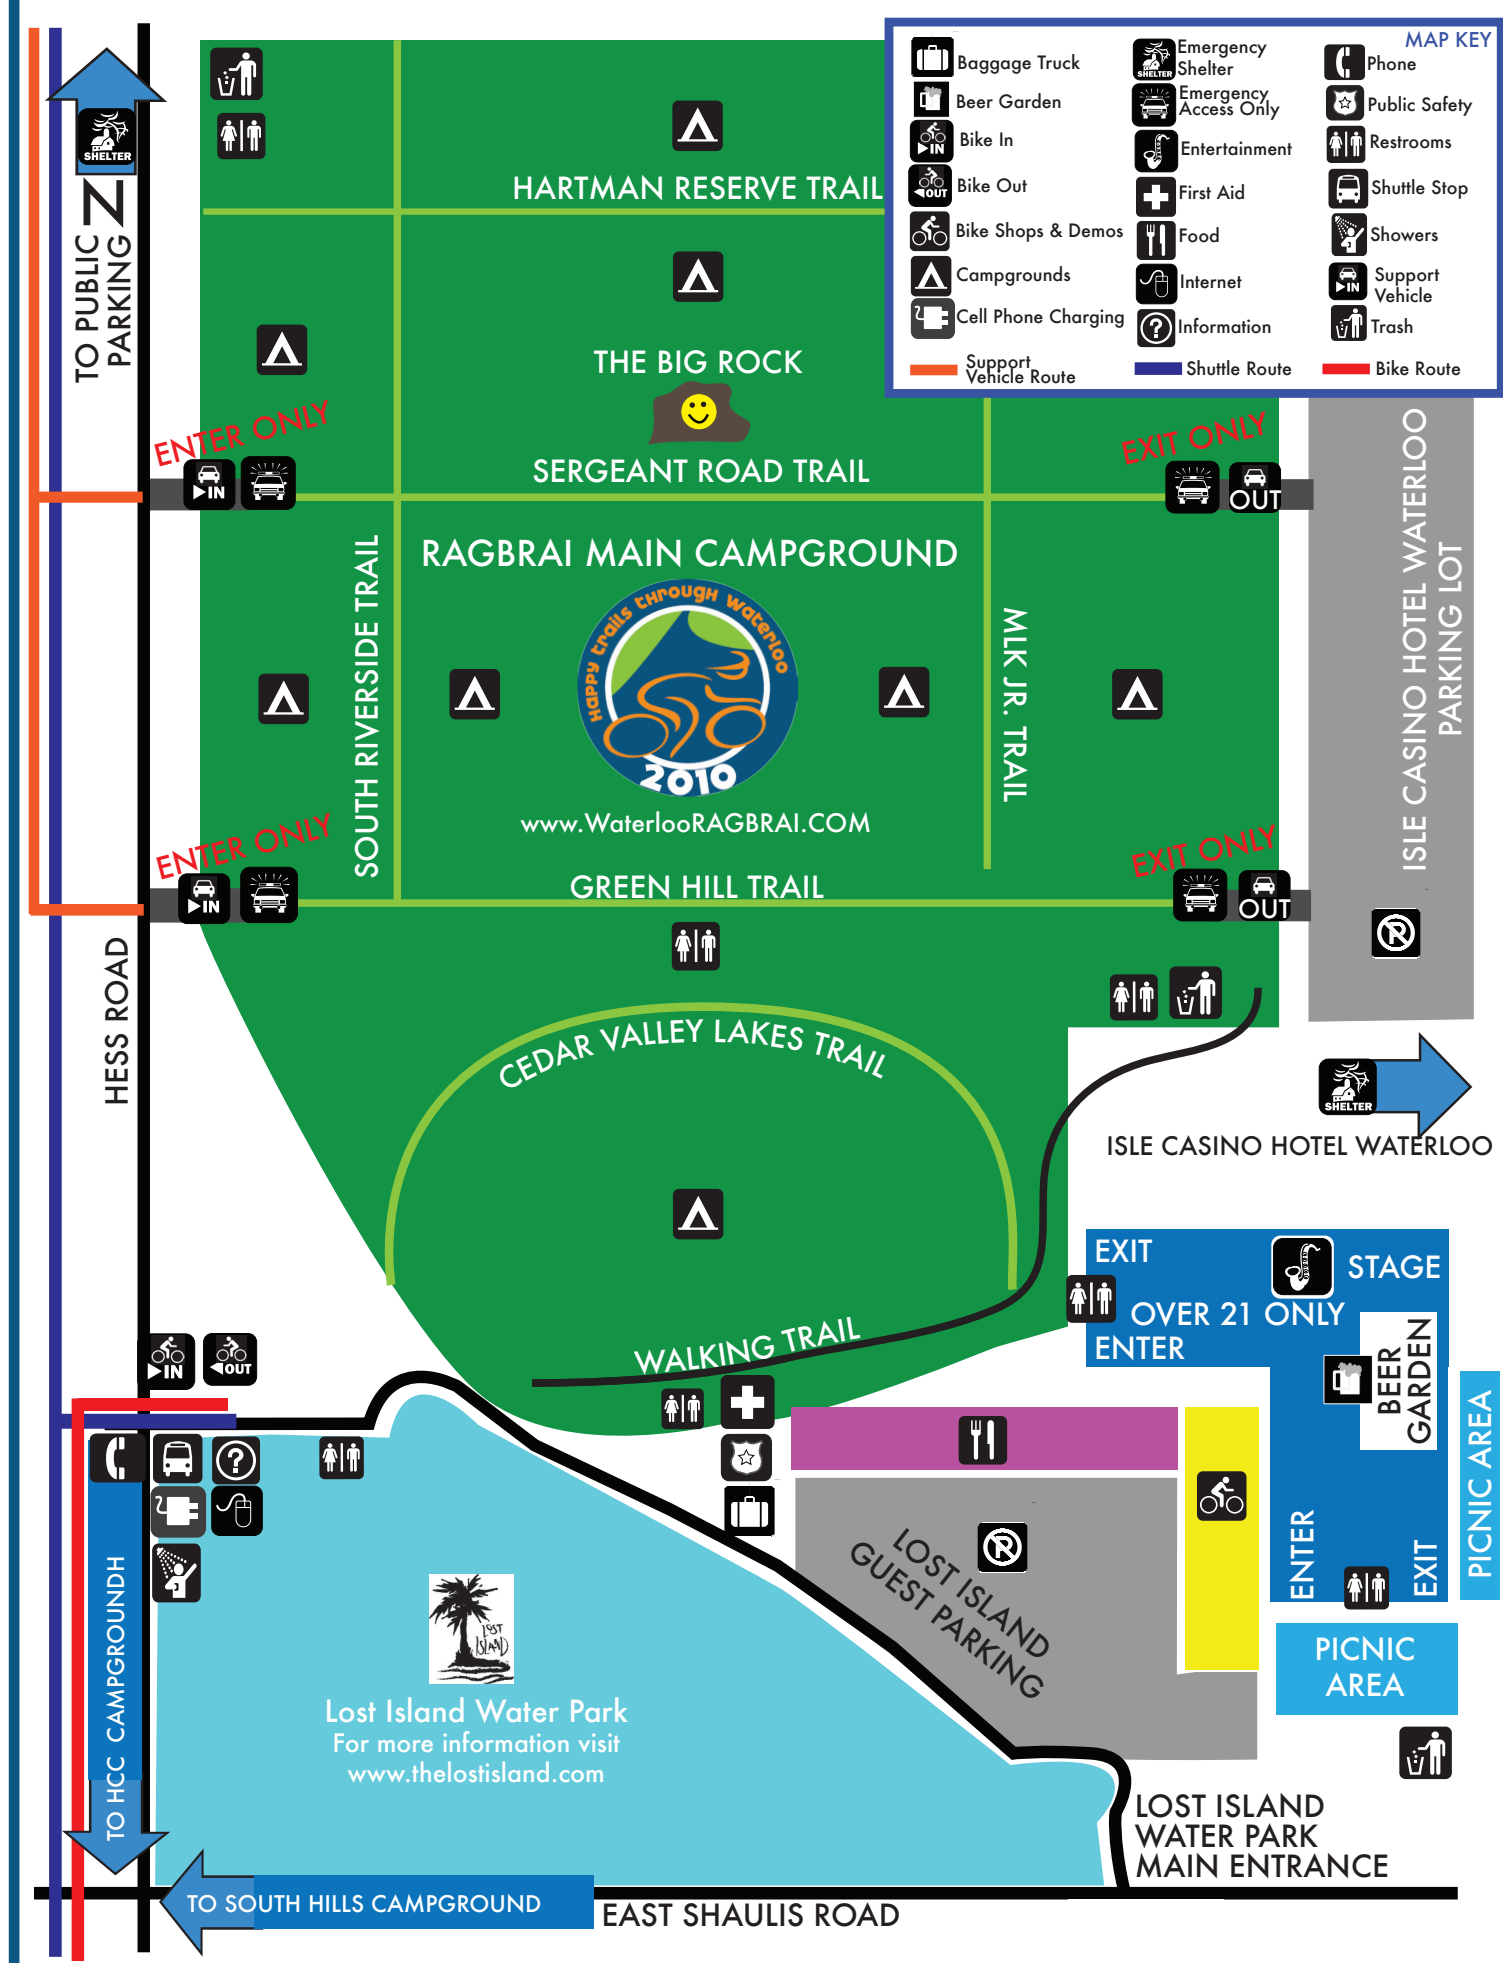

SOUTH HILLS CAMPGROUND

Welcome to Waterloo!

CONVENTION & VISITORS BUREAU

Please come back and visit us again!

For more information:
TravelWaterloo.com

RAGBRAI MAIN CAMPGROUND

HAWKEYE COMMUNITY COLLEGE CAMPGROUND

MAP KEY

Baggage Truck	Emergency Shelter	Phone
Beer Garden	Emergency Access Only	Public Safety
Bike In	Entertainment	Restrooms
Bike Out	First Aid	Shuttle Stop
Bike Shops & Demos	Food	Showers
Campgrounds	Internet	Support Vehicle
Cell Phone Charging	Information	Trash
Support Vehicle Route	Shuttle Route	Bike Route

MAP KEY

ATM	Cell Phone Charging	Ice	Phone	Trash
Bike In	Emergency Shelter	Internet & WIFI	Restrooms	Water
Bike Out	First Aid	Information	Shuttle Stop	NO PARKING ON GRASS
Campgrounds	Food	One Way	Showers	Shuttle Route
				Bike Route