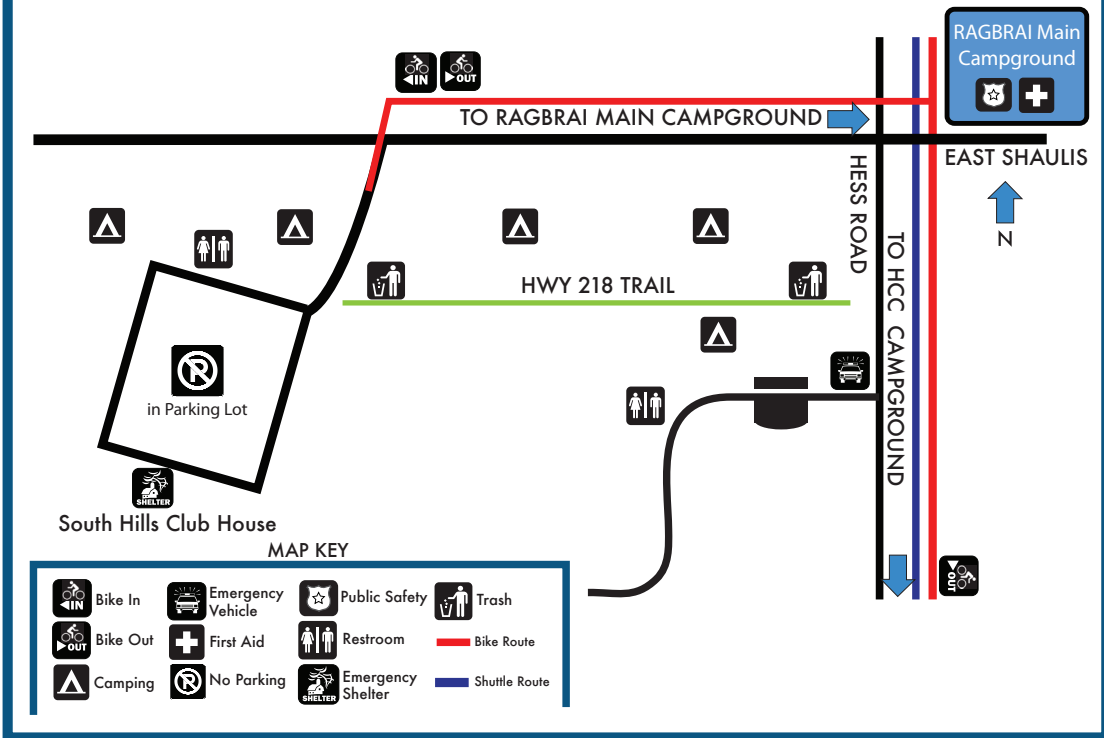

SOUTH HILLS CAMPGROUND

Welcome to Waterloo!

CONVENTION & VISITORS BUREAU

Please come back and visit us again!

For more information:
TravelWaterloo.com

RAGBRAI MAIN CAMPGROUND

HAWKEYE COMMUNITY COLLEGE CAMPGROUND

MAP KEY

Baggage Truck	Emergency Shelter	Phone
Beer Garden	Emergency Access Only	Public Safety
Bike In	Entertainment	Restrooms
Bike Out	First Aid	Shuttle Stop
Bike Shops & Demos	Food	Showers
Campgrounds	Internet	Support Vehicle
Cell Phone Charging	Information	Trash
Support Vehicle Route	Shuttle Route	Bike Route

MAP KEY

ATM	Cell Phone Charging	Ice	Phone	Trash
Bike In	Emergency Shelter	Internet & WIFI	Restrooms	Water
Bike Out	First Aid	Information	Shuttle Stop	NO PARKING ON GRASS
Campgrounds	Food	One Way	Showers	Shuttle Route
				Bike Route